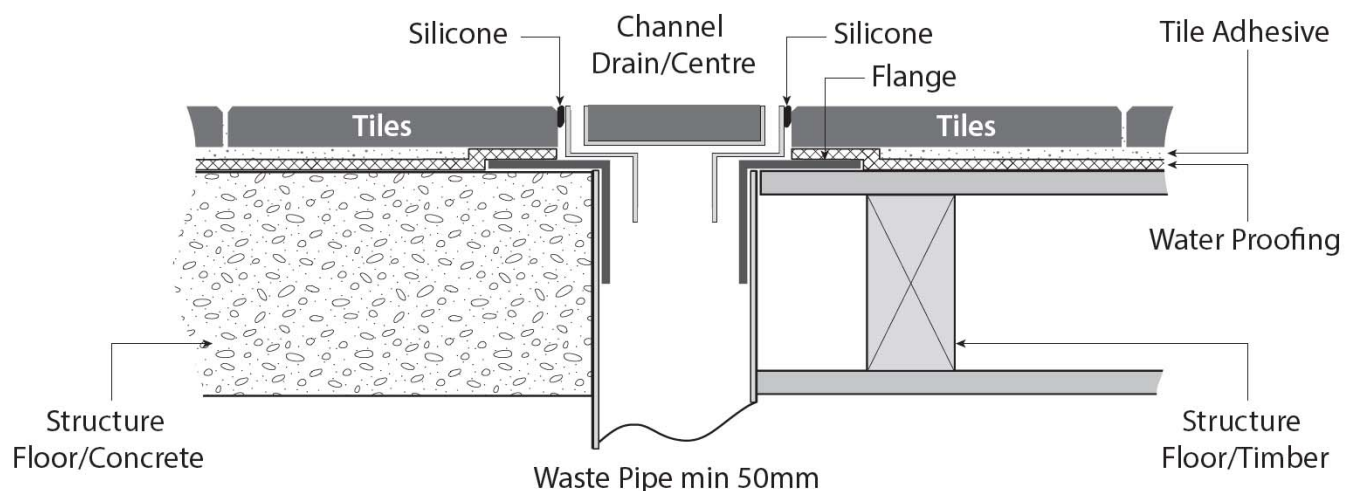

## Channel waste TILE INSERT

Product Code: FDT80 / FDT90 / FDT100 / FDT120

800/900/1000/1200 (l) x 70(w) x 21(d) mm  $\phi$  45mm

**Features:** Superior fall/centre outlet • 316 grade stainless steel • Manufactured from high-quality maintenance-free materials

### Installation Diagram