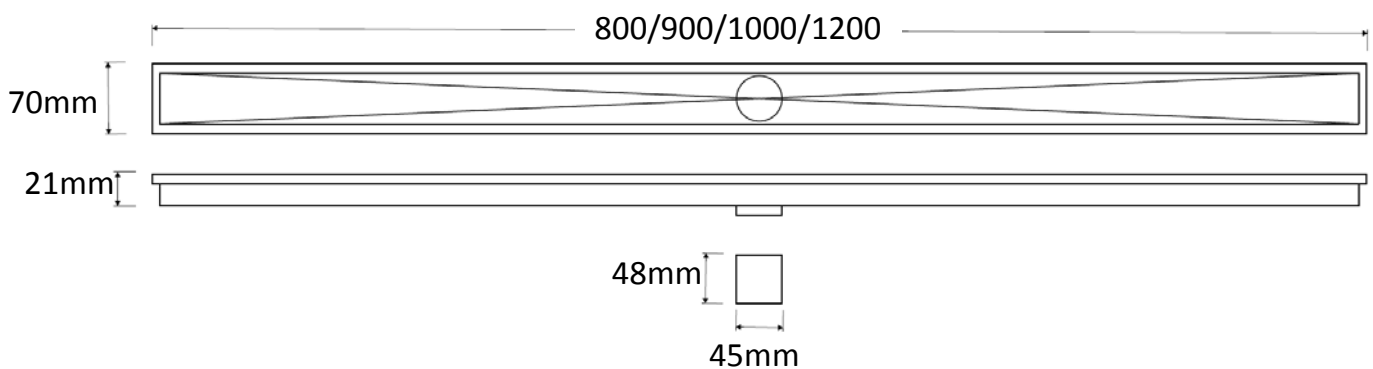

## Channel waste TILE INSERT

Product Code: FDT80 / FDT90 / FDT100 / FDT120

800/900/1000/1200 (l) x 70(w) x 21(d) mm  $\phi$  45mm

**Features:** Superior fall/centre outlet • 316 grade stainless steel • Manufactured from high-quality maintenance-free materials

### Installation Diagram